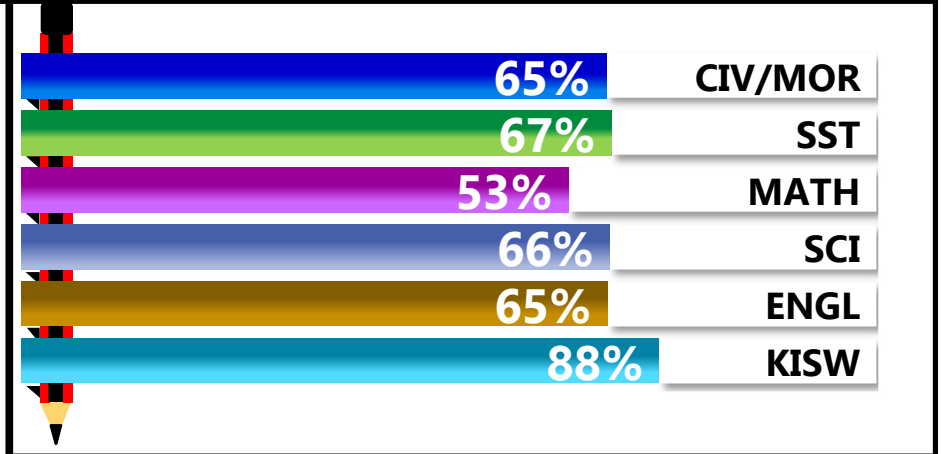

		<h1>ST. JOSEPH</h1>			
REGION: COAST		SCHOOL AVERAGE	202.3	OVERALL GRADE	
DISTRICT: MAFIA				Category	
BELOW 40					

SUBJECT PERFORMANCE ANALYSIS

SUBJECT NAME	AVG	%	RNK
KISWAHILI	44.1	88%	1
SOCIAL STUDIES	33.4	67%	2
SCIENCE	33.1	66%	3
ENGLISH	32.7	65%	4
CIVIC & MORAL	32.5	65%	5
MATHEMATICS	26.7	53%	6
BOYS/GIRLS PASS RATE	STD	AVG	%
BOYS	14	0.51	51%
GIRLS	12	0.49	49%