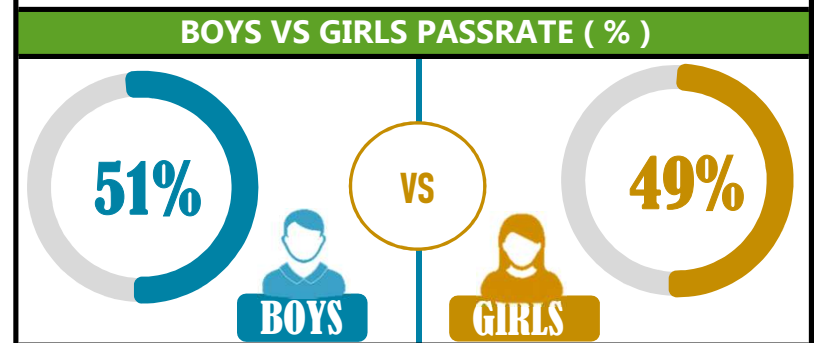

OVERALL PERFORMANCE ANALYSIS		
REGISTERED	26	100%
SEATED	26	100%
ABSENTEES	0	0%
PASSED	26	100%
FAILED	0	0%